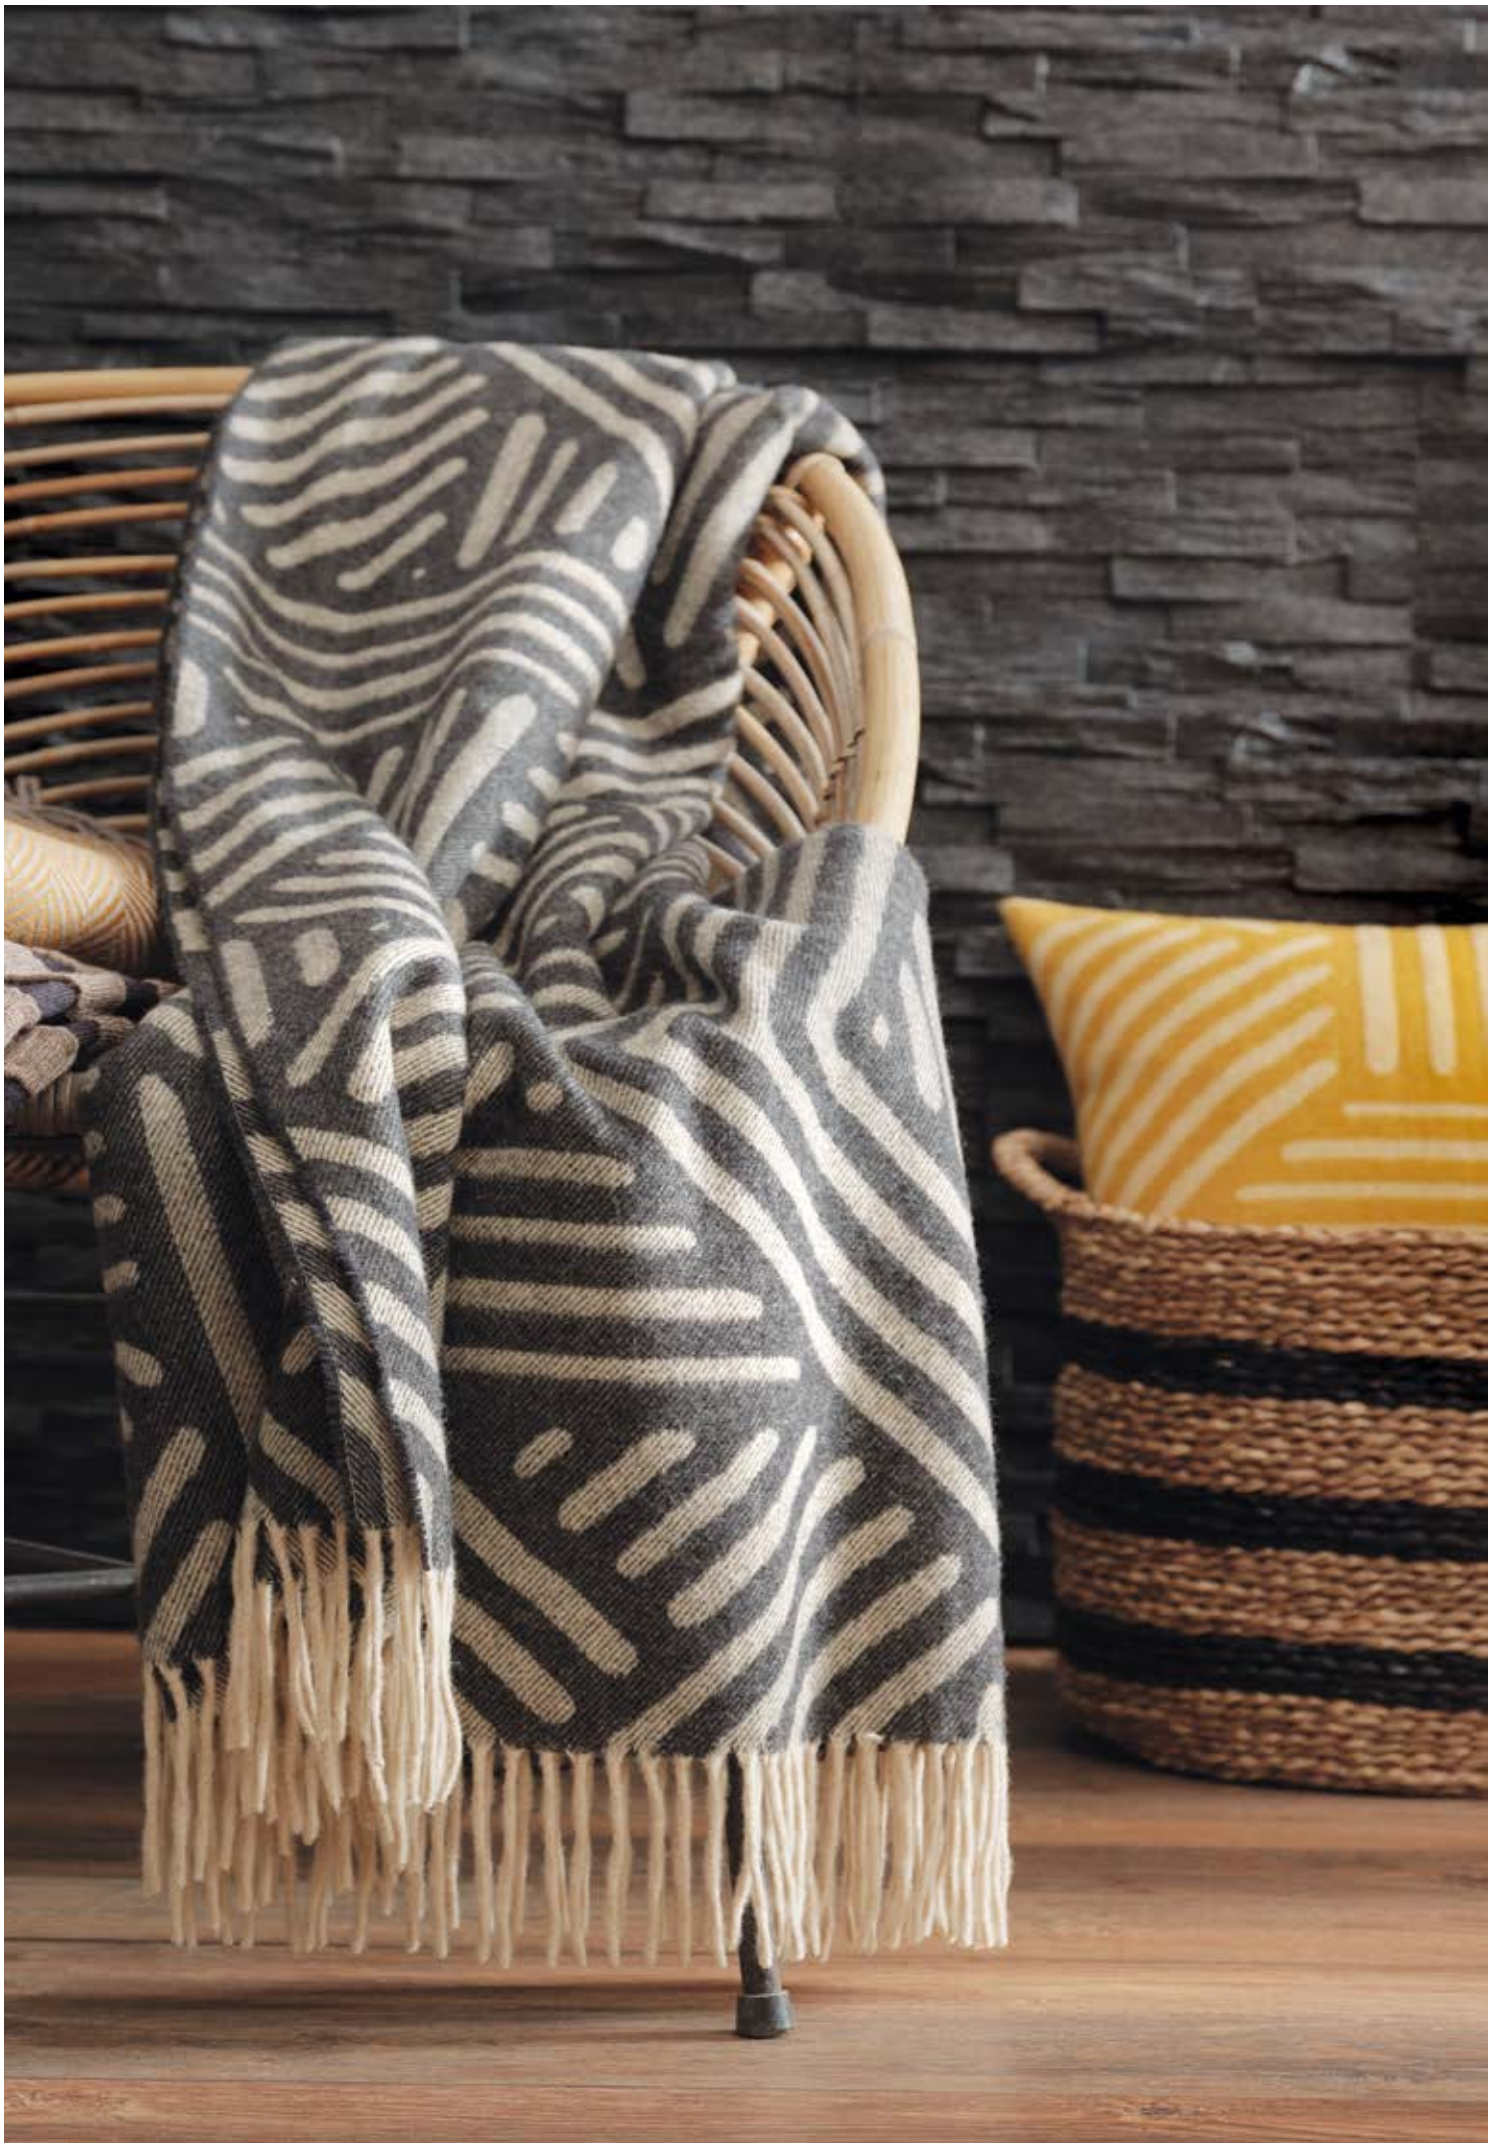

Mosaik 102

DUNDEE

Plaid, #12881, 100% Schurwolle/Virgin Wool, 130 x 200 cm, ca. 490 g

Dundee 100

Dundee 101

MAORI

Plaid, #13438, 100% Schurwolle/Virgin Wool, 145 x 205 cm, ca. 660g

Maori 103